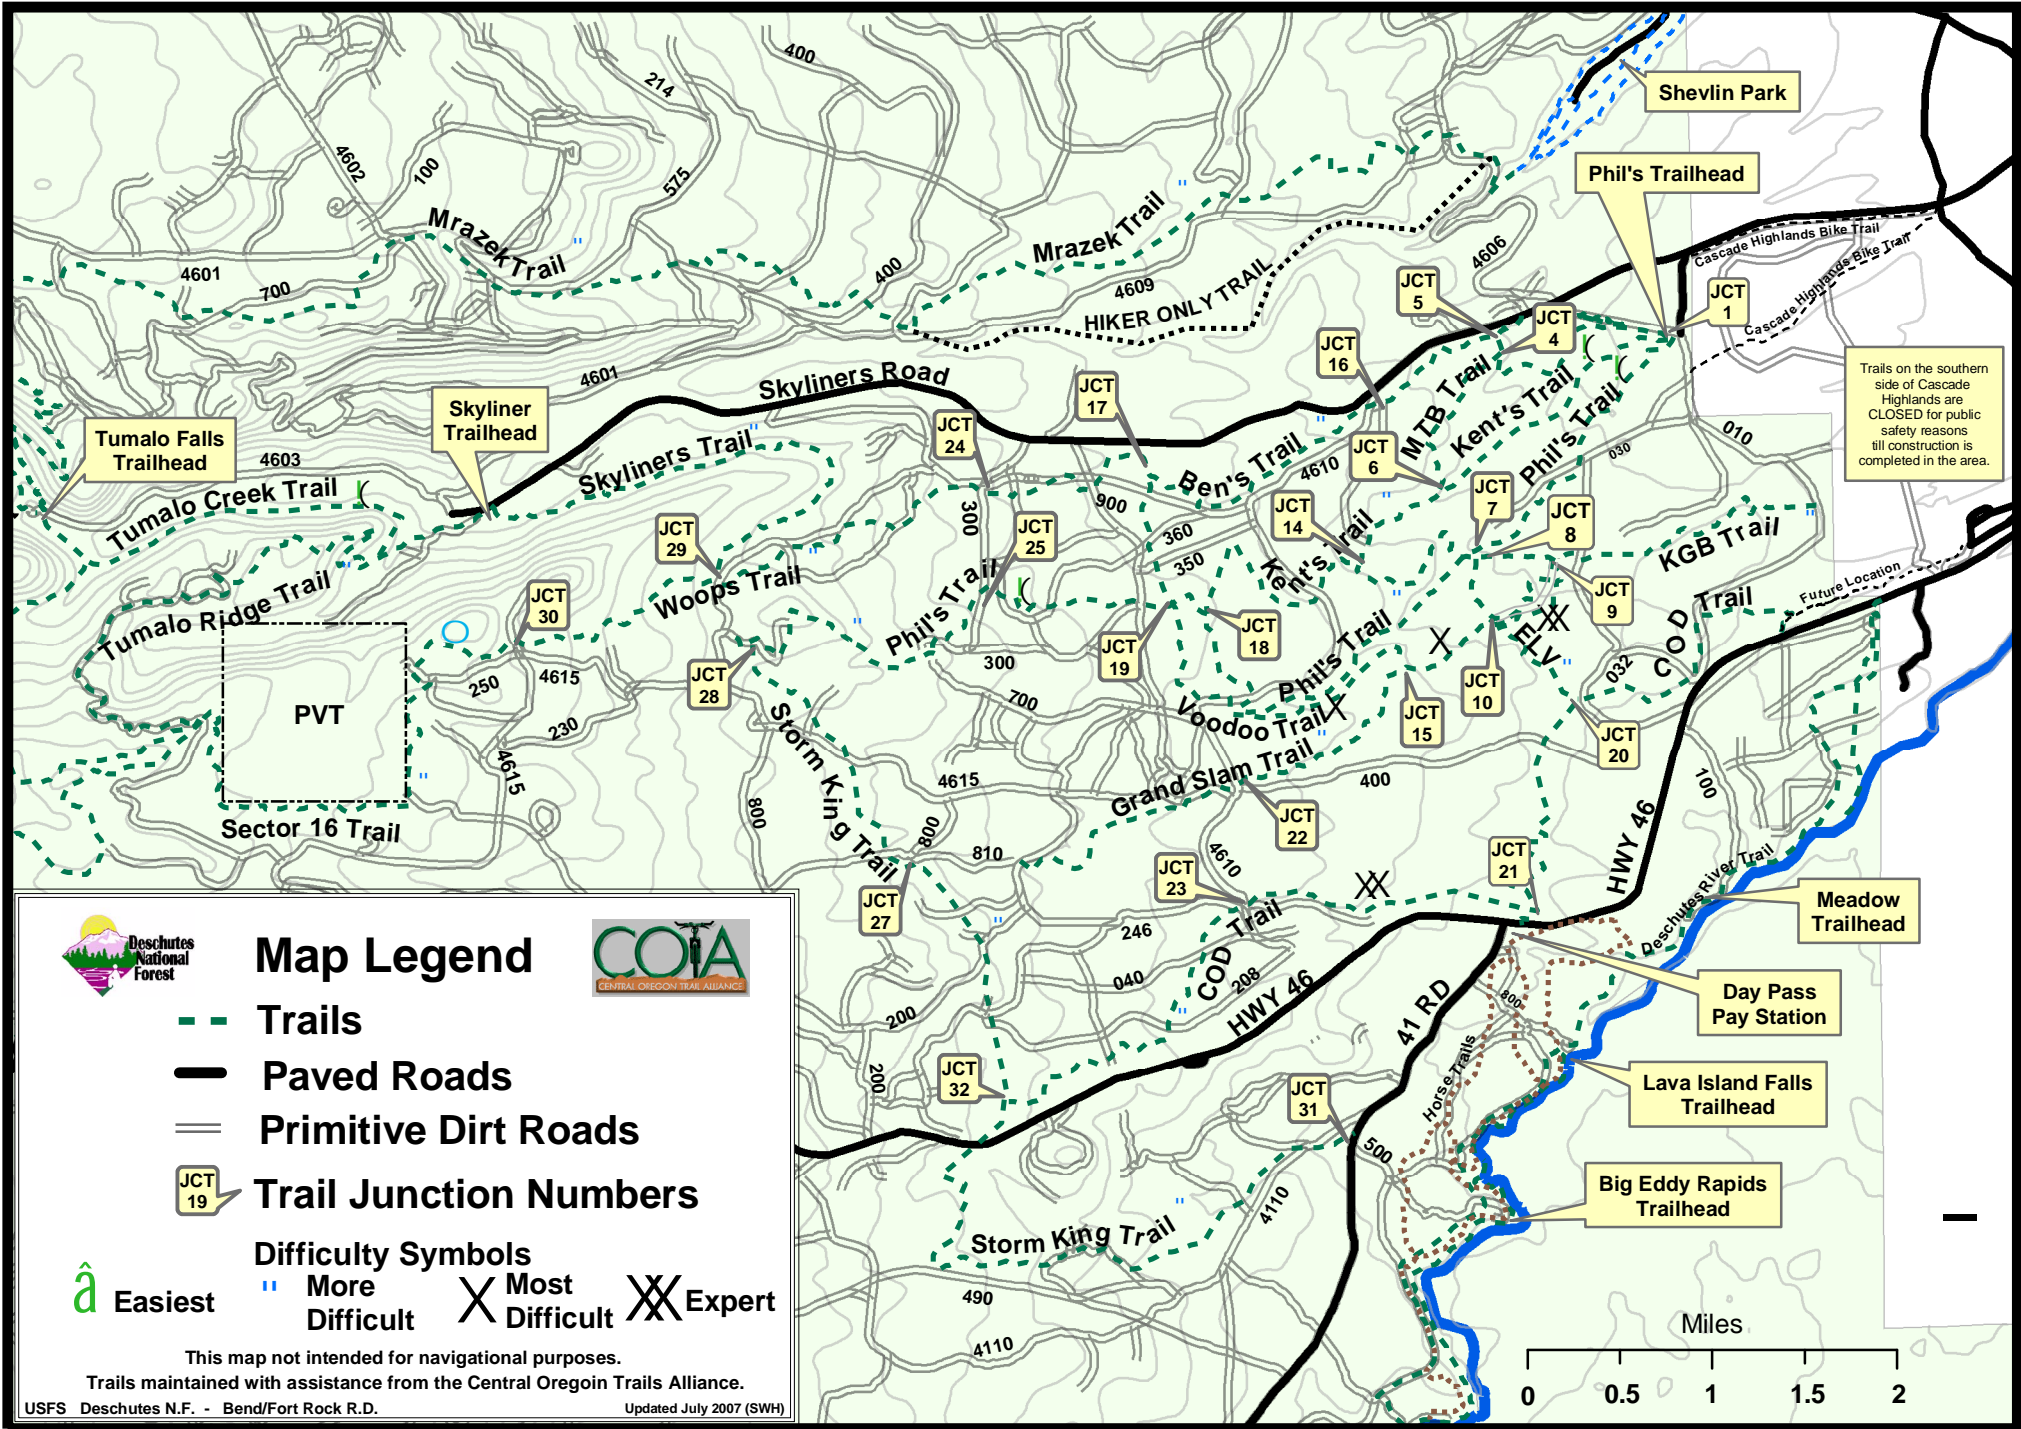

Mountain Bike Trails at Phil's Trailhead

Map Legend

- Trails
- Paved Roads
- Primitive Dirt Roads
- JCT 19** Trail Junction Numbers

Difficulty Symbols

- a Easiest
- = More Difficult
- X** Most Difficult
- XX** Expert

This map not intended for navigational purposes.

Trails maintained with assistance from the Central Oregon Trails Alliance.