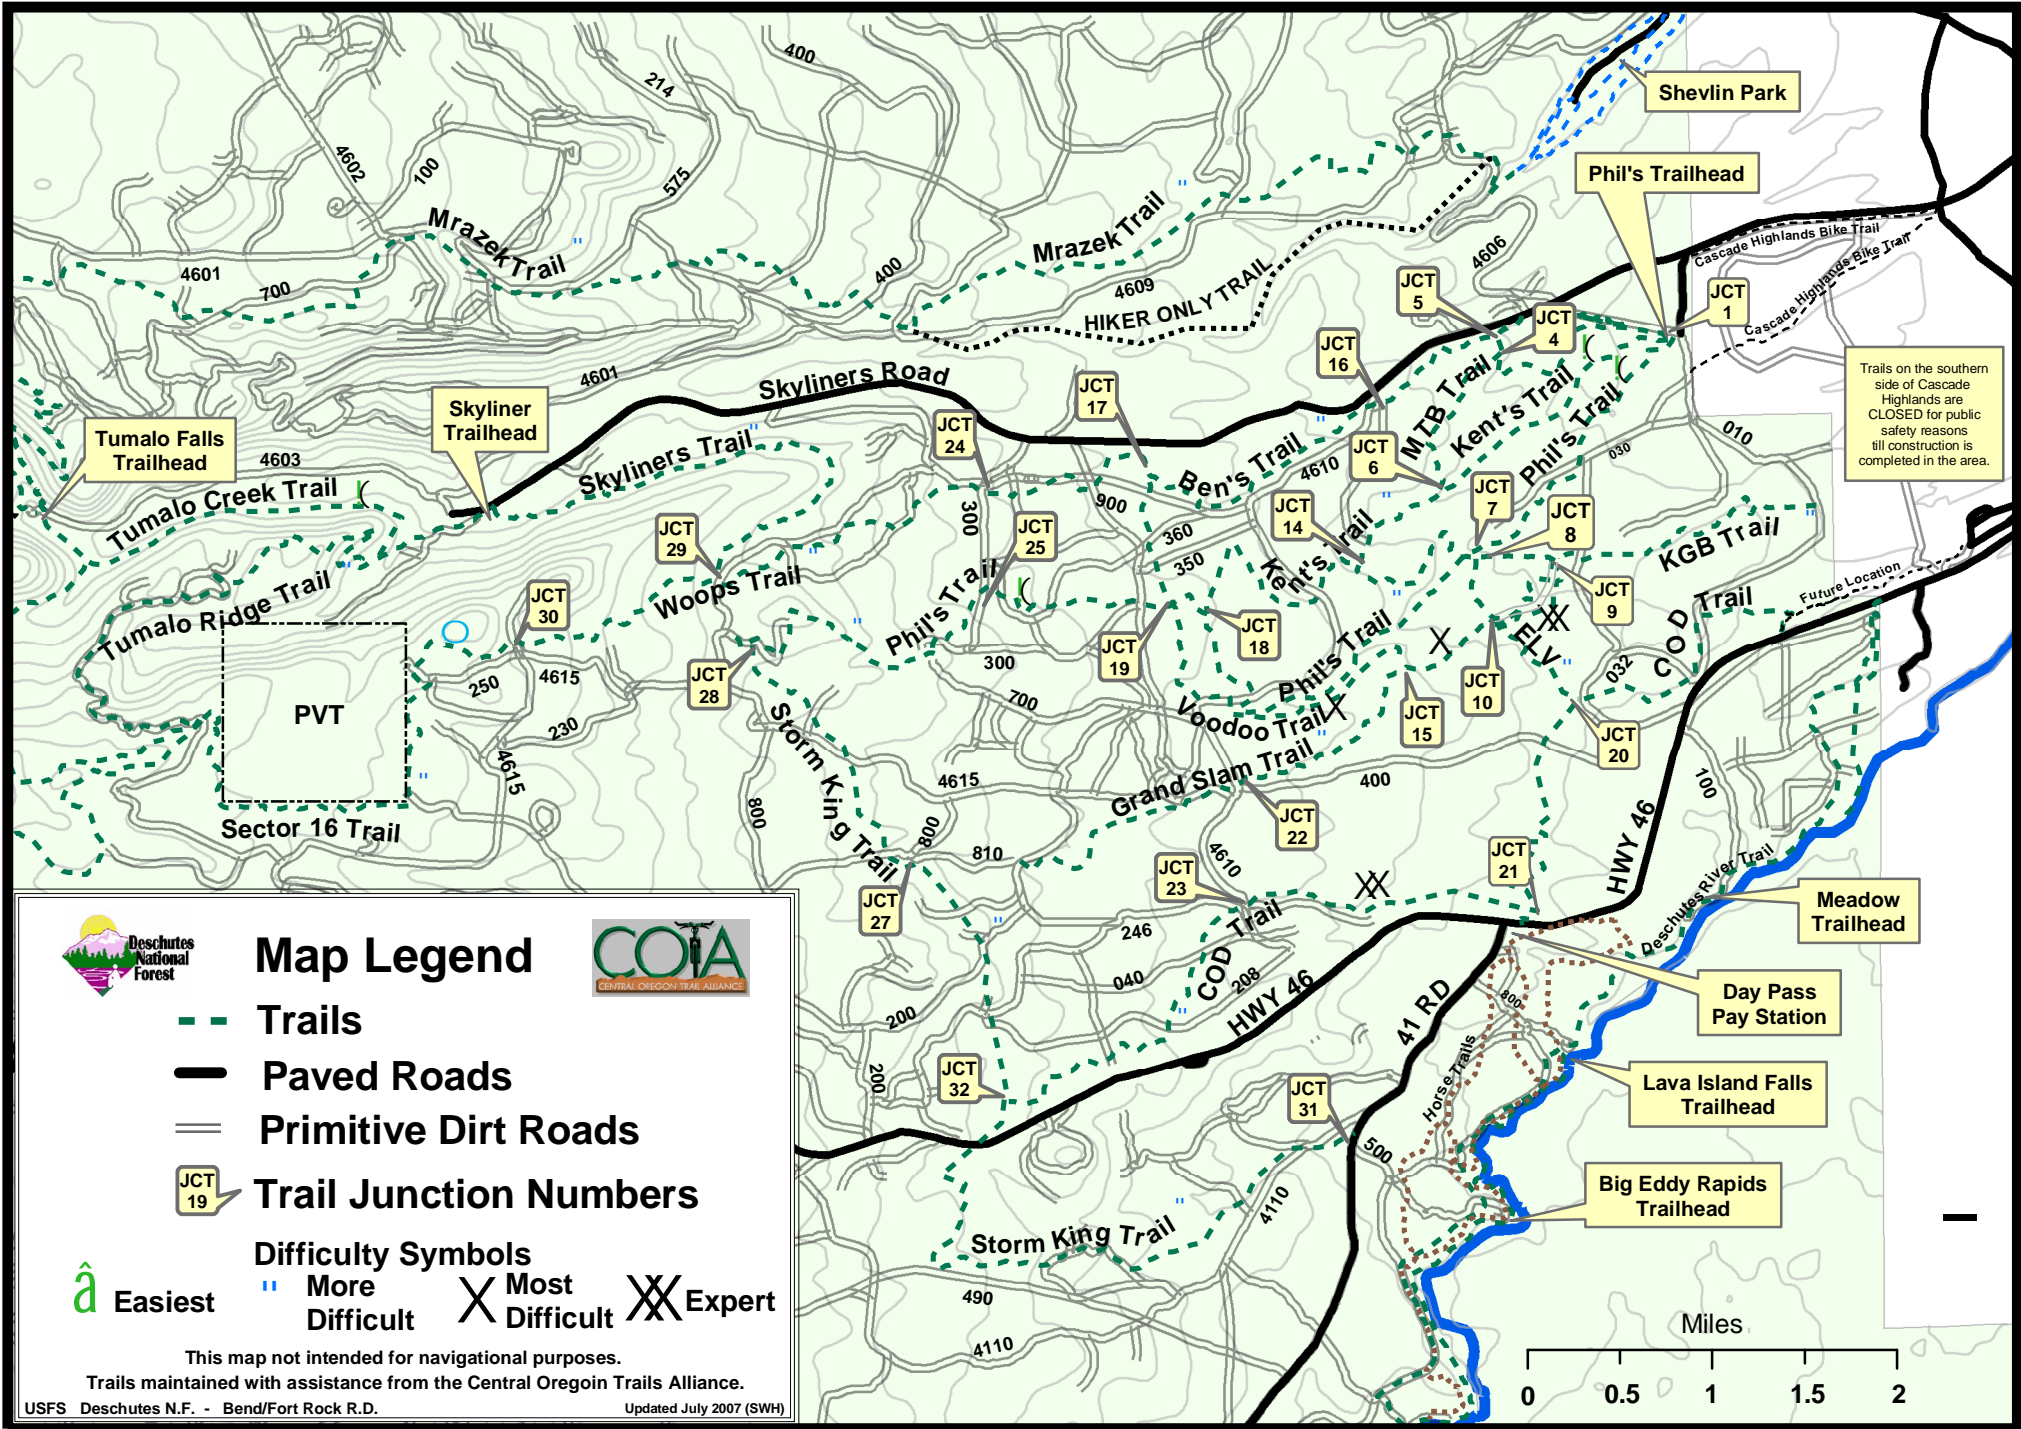

Mountain Bike Trails at Phil's Trailhead

Map Legend

- - - Trails
- Paved Roads
- Primitive Dirt Roads
- JCT 19** Trail Junction Numbers

Difficulty Symbols

- a Easiest
- = More Difficult
- X** Most Difficult
- XX** Expert

This map not intended for navigational purposes.

Trails maintained with assistance from the Central Oregon Trails Alliance.